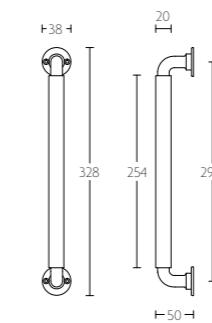

MG1923A massieve greep | solid pull handle
tbv houten deuren | for timber doors

MG1923A

- mat nikkel
  satin nickel
- glans nikkel
  bright nickel
- messing ongelakt
  brass unlacquered
- mat nikkel/ebbenhout
  satin nickel/ebony wood
- glans nikkel/ebbenhout
  bright nickel/ebony wood
- messing ongelakt/ebbenhout
  brass unlacquered/ebony wood