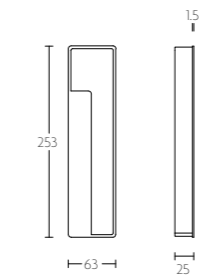

F780

MN1031

by Jo Coenen

inbouwkom  
te verlijmen | flush pull  
for glue fitting

mat nikkel  
satin nickel

MN1031

MN926

inbouwkom  
te verlijmen | flush pull  
for glue fitting

mat nikkel  
satin nickel

MN926

MN800/32

inbouwkom  
te verlijmen | flush pull  
for glue fitting

mat nikkel  
satin nickel

MN800/32

MN800/128

inbouwkom  
te verlijmen | flush pull  
for glue fitting