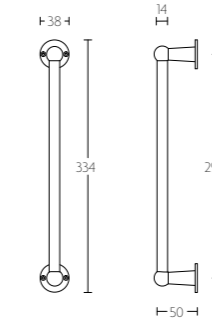

TIMELESS

HN80-6 huisnummer 6 | numeral 6

- PVD mat nikkel
  PVD satin nickel
- PVD glans nikkel
  PVD bright nickel
- messing ongelakt
  brass unlacquered

HN80-7 huisnummer 7 | numeral 7

- PVD mat nikkel
  PVD satin nickel
- PVD glans nikkel
  PVD bright nickel
- messing ongelakt
  brass unlacquered

HN80-8 huisnummer 8 | numeral 8

- PVD mat nikkel
  PVD satin nickel
- PVD glans nikkel
  PVD bright nickel
- messing ongelakt
  brass unlacquered

HN80-9 huisnummer 9 | numeral 9

- PVD mat nikkel
  PVD satin nickel
- PVD glans nikkel
  PVD bright nickel
- messing ongelakt
  brass unlacquered

TIMELESS

MG1910L massieve greep | solid pull handle
tbv houten deuren | for timber doors

MG1910L

- mat nikkel
  satin nickel
- glans nikkel
  bright nickel
- messing ongelakt
  brass unlacquered