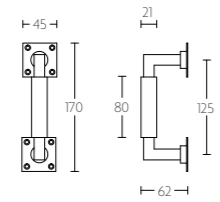

TIMELESS

MG1930B

massieve greep
tbv houten deuren | solid pull handle
for timber doors

- mat nikkel
  satin nickel
- glans nikkel
  bright nickel
- messing ongelakt
  brass unlacquered
- mat nikkel/ebenhout
  satin nickel/ebony wood
- glans nikkel/ebenhout
  bright nickel/ebony wood
- messing ongelakt/ebenhout
  brass unlacquered/ebony wood

MG1930B

MG1932A

massieve greep
tbv houten deuren | solid pull handle
for timber doors