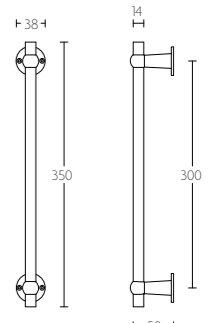

# TIMELESS

MG1910L massieve greep | solid pull handle  
tbv houten deuren | for timber doors

MG1910L

- mat nikkel  
satin nickel
- glans nikkel  
bright nickel
- messing ongelakt  
brass unlacquered

MG1910T massieve greep | solid pull handle  
tbv houten deuren | for timber doors