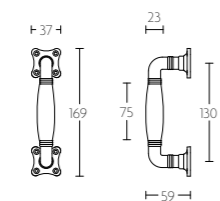

- mat nikkel/ebenhout
  satin nickel/ebony wood
- glans nikkel/ebenhout
  bright nickel/ebony wood
- messing ongelakt/ebenhout
  brass unlacquered/ebony wood
- mat nikkel/eikenhout
  satin nickel/oak wood
- glans nikkel/eikenhout
  bright nickel/oak wood
- messing ongelakt/eikenhout
  brass unlacquered/oak wood

MG1934C

MG1938

massieve greep
tbv houten deuren | solid pull handle
for timber doors