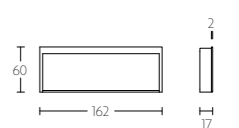

TIMELESS

MG1930B

massieve greep
tbv houten deuren | solid pull handle
for timber doors

- mat nikkel
  satin nickel
- glans nikkel
  bright nickel
- messing ongelakt
  brass unlacquered
- mat nikkel/ebenhout
  satin nickel/ebony wood
- glans nikkel/ebenhout
  bright nickel/ebony wood
- messing ongelakt/ebenhout
  brass unlacquered/ebony wood

MG1932A

massieve greep
tbv houten deuren | solid pull handle
for timber doors

- mat nikkel/ebenhout
  satin nickel/ebony wood
- glans nikkel/ebenhout
  bright nickel/ebony wood
- messing ongelakt/ebenhout
  brass unlacquered/ebony wood

MG1932B

massieve greep
tbv houten deuren | solid pull handle
for timber doors

- mat nikkel/ebenhout
  satin nickel/ebony wood
- glans nikkel/ebenhout
  bright nickel/ebony wood
- messing ongelakt/ebenhout
  brass unlacquered/ebony wood

MG1932C

massieve greep
tbv houten deuren | solid pull handle
for timber doors

- mat nikkel/ebenhout
  satin nickel/ebony wood
- glans nikkel/ebenhout
  bright nickel/ebony wood
- messing ongelakt/ebenhout
  brass unlacquered/ebony wood

MG1934C

massieve greep
tbv houten deuren | solid pull handle
for timber doors

- mat nikkel/ebenhout
  satin nickel/ebony wood
- glans nikkel/ebenhout
  bright nickel/ebony wood
- messing ongelakt/ebenhout
  brass unlacquered/ebony wood
- mat nikkel/eikenhout
  satin nickel/oak wood
- glans nikkel/eikenhout
  bright nickel/oak wood
- messing ongelakt/eikenhout
  brass unlacquered/oak wood

MG1938

massieve greep
tbv houten deuren | solid pull handle
for timber doors

- mat nikkel
  satin nickel
- glans nikkel
  bright nickel
- messing ongelakt
  brass unlacquered

MG1953

massieve greep
tbv houten deuren | solid pull handle
for timber doors

- mat nikkel
  satin nickel
- glans nikkel
  bright nickel
- messing ongelakt
  brass unlacquered

F780

inbouwkom | flush pull