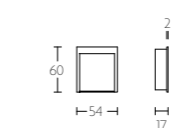

mat nikkel  
satin nickel

MN926

MN800/32

inbouwkom  
te verlijmen | flush pull  
for glue fitting

mat nikkel  
satin nickel

MN800/32

MN800/128

inbouwkom  
te verlijmen | flush pull  
for glue fitting