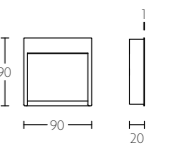

MN926

MN800/32

inbouwkom
te verlijmen | flush pull
for glue fitting

mat nikkel
satin nickel