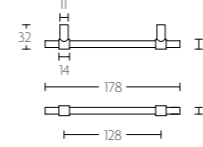

ONE by
PIET BOON

PB195/96 massieve meubelgreep | solid cabinet handle

PB195/96

mat roestvast staal satin stainless steel mat zwart satin black mat wit satin white

PB195/128 massieve meubelgreep | solid cabinet handle

PB195/128

mat roestvast staal satin stainless steel mat zwart satin black mat wit satin white

PB195/160 massieve meubelgreep | solid cabinet handle

PB195/160

mat roestvast staal satin stainless steel mat zwart satin black mat wit satin white