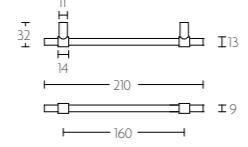

PB195/160

mat roestvast staal satin stainless steel   mat zwart satin black   mat wit satin white

PB9 massieve meubelknop | solid cabinet knob