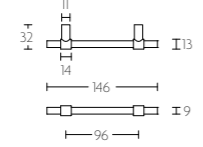

ONE by
PIET BOON

PB195/96 massieve meubelgreep | solid cabinet handle

PB195/96

mat roestvast staal satin stainless steel mat zwart satin black mat wit satin white

PB195/128 massieve meubelgreep | solid cabinet handle