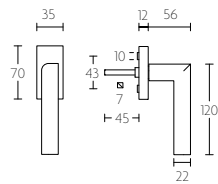

TWO by PIET BOON

PBL23-DK

draaikiepgarnituur niet afsluitbaar | non-locking tilt and turn window handle

PBL23-DK

mat roestvast staal
satin stainless steel

PBT23-DK

draaikiepgarnituur niet afsluitbaar | non-locking tilt and turn window handle