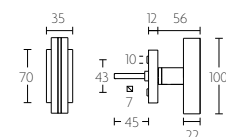

PBT22-DK

mat roestvast staal/eikenhout
satin stainless steel/oak wood

mat roestvast staal/eikenhout zwart
satin stainless steel/oak wood black