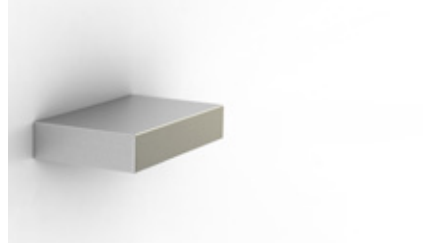

Matt chrome

Anodized

## ARKI+® 45MM

---

Design: Busk + Hertzog

Material: Aluminium

---

CC: 32 + 13mm = total length

Matt chrome: H2547.032.05

Brushed: H2547.032.10