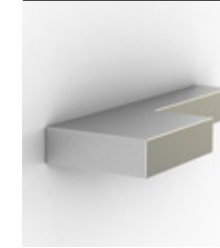

Polished: H2547.032.25

Black: H2547.032.75

White: H2547.032.76

---

22

45

26

---

### ARKI+® 74MM

Design: Busk + Hertzog  
Material: Aluminium

CC: 64mm + 10mm = total length  
Matt chrome: H2542.064.05  
Brushed: H2542.064.10  
Polished: H2542.064.25