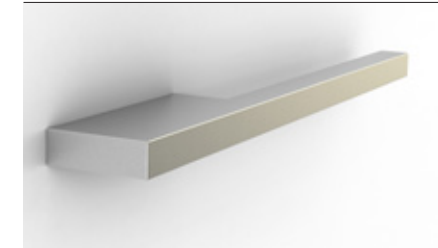

ARKI+® 188MM reverse

Design: Busk + Hertzog
Material: Aluminium

CC: 32mm + 156mm = total length
Matt chrome: H2548.032.05
Brushed: H2548.032.10
Polished: H2548.032.25