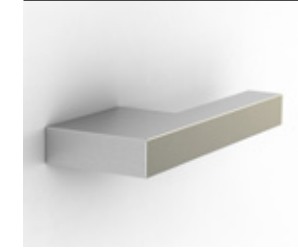

Matt chrome

Anodized

### ARKI+® 74MM

Design: Busk + Hertzog  
Material: Aluminium

CC: 64mm + 10mm = total length  
Matt chrome: H2542.064.05  
Brushed: H2542.064.10  
Polished: H2542.064.25

### ARKI+® 74MM reverse

Design: Busk + Hertzog  
Material: Aluminium

CC: 16mm + 58mm = total length  
Matt chrome: H2543.016.05  
Brushed: H2543.016.10  
Polished: H2543.016.25