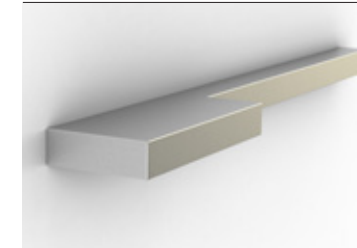

ARKI+® 188MM

Design: Busk + Hertzog
Material: Aluminium

CC: 160mm + 28mm = total length
Matt chrome: H2541.160.05
Brushed: H2541.160.10
Polished: H2541.160.25